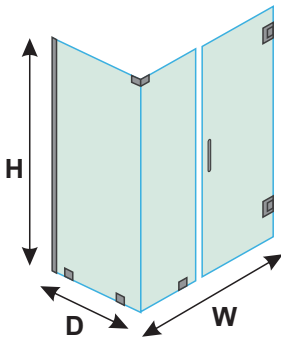

-1" adjustment available on return panel side

-Adjust for a consistent 1/4" gap between the door and the panel glass. (1/4" is recommended to reduce leakage, but can be larger if desired)

SHOWER 32" RETURN PANEL

-1" adjustment available on return panel side

-Adjust for a consistent 1/4" gap between the door and the panel glass. (1/4" is recommended to reduce leakage, but can be larger if desired)

SHOWER 33" RETURN PANEL

3/8"(10mm) Tempered Clear Glass

Model Number	Width (W)	Depth (D)	Door Width	Height (H)	Color/ Finish
EV36RP33	36"	32 3/4" - 33 3/4" (EV-P6162)	28" (EV-D2872A)	72"	Chrome/ Brushed Nickel/ Matte Black
EV37RP33	37"				
EV38RP33	38"				
EV39RP33	39"				
EV40RP33	40"				
EV41RP33	41"				
EV42RP33	42"				
EV43RP33	43"				
EV44RP33	44"				
EV45RP33	45"				
EV46RP33	46"				
EV47RP33	47"				
EV48RP33	48"				
EV49RP33	49"				
EV50RP33	50"				
EV51RP33	51"				
EV52RP33	52"				
EV53RP33	53"				
EV54RP33	54"				
EV55RP33	55"				
EV56RP33	56"				
EV57RP33	57"				
EV58RP33	58"				
EV59RP33	59"				
EV60RP33	60"				
EV61RP33	61"				
EV62RP33	62"				
EV63RP33	63"				
EV64RP33	64"				
EV65RP33	65"				

-1" adjustment available on return panel side

-Adjust for a consistent 1/4" gap between the door and the panel glass. (1/4" is recommended to reduce leakage, but can be larger if desired)

SHOWER 34" RETURN PANEL