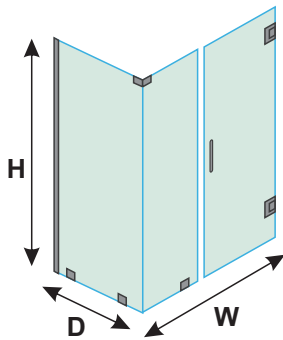

-1" adjustment available on return panel side

-Adjust for a consistent 1/4" gap between the door and the panel glass. (1/4" is recommended to reduce leakage, but can be larger if desired)

SHOWER 33" RETURN PANEL

-1" adjustment available on return panel side

-Adjust for a consistent 1/4" gap between the door and the panel glass. (1/4" is recommended to reduce leakage, but can be larger if desired)

SHOWER 34" RETURN PANEL

3/8" (10mm) Tempered Clear Glass

Model Number	Width (W)	Depth (D)	Door Width	Height (H)	Color/Finish
EV36RP34	36"	33 3/4" - 34 3/4" (EV-P6263)	28" (EV-D2872A)	72"	Chrome/ Brushed Nickel/ Matte Black
EV37RP34	37"				
EV38RP34	38"				
EV39RP34	39"				
EV40RP34	40"				
EV41RP34	41"				
EV42RP34	42"				
EV43RP34	43"				
EV44RP34	44"				
EV45RP34	45"				
EV46RP34	46"				
EV47RP34	47"				
EV48RP34	48"				
EV49RP34	49"				
EV50RP34	50"				
EV51RP34	51"				
EV52RP34	52"				
EV53RP34	53"				
EV54RP34	54"				
EV55RP34	55"				
EV56RP34	56"				
EV57RP34	57"				
EV58RP34	58"				
EV59RP34	59"				
EV60RP34	60"				
EV61RP34	61"				
EV62RP34	62"				
EV63RP34	63"				
EV64RP34	64"				
EV65RP34	65"				

-1" adjustment available on return panel side

-Adjust for a consistent 1/4" gap between the door and the panel glass. (1/4" is recommended to reduce leakage, but can be larger if desired)

SHOWER 35" RETURN PANEL