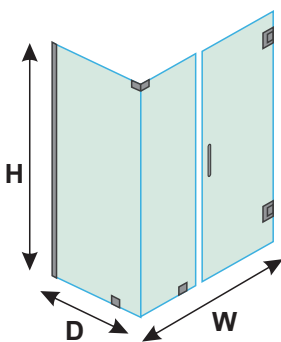

The EV Frameless Hinged Shower Enclosure is perfect for sized bathroom. The enclosure can be installed onto a shower, or directly onto floor.

FEATURES

- 3/8" Tempered glass thickness
- Hardware Finish: Chrome, Brushed Nickel and Matte Black
- Reversible for a right or left door opening
- Solid brass wall mount self-closing hinges
- Return Panel attached to the wall by anodized aluminum U-channel
- 1" adjustment available on return panel side

SHOWER 30" RETURN PANEL

3/8"(10mm) Tempered Clear Glass

Model Number	Width (W)	Depth (D)	Door Width	Height (H)	Color/ Finish
EV36RP30	36"	29 3/4" - 30 3/4" (EV-P5859)	28" (EV-D2872A)	72"	Chrome/ Brushed Nickel/ Matte Black
EV37RP30	37"				
EV38RP30	38"				
EV39RP30	39"				
EV40RP30	40"				
EV41RP30	41"				
EV42RP30	42"				
EV43RP30	43"				
EV44RP30	44"				
EV45RP30	45"				
EV46RP30	46"				
EV47RP30	47"				
EV48RP30	48"				
EV49RP30	49"				
EV50RP30	50"				
EV51RP30	51"				
EV52RP30	52"				
EV53RP30	53"				
EV54RP30	54"				
EV55RP30	55"				
EV56RP30	56"				
EV57RP30	57"				
EV58RP30	58"				
EV59RP30	59"				
EV60RP30	60"				
EV61RP30	61"				
EV62RP30	62"				
EV63RP30	63"				
EV64RP30	64"				
EV65RP30	65"				

-1" adjustment available on return panel side

-Adjust for a consistent 1/4" gap between the door and the panel glass. (1/4" is recommended to reduce leakage, but can be larger if desired)

SHOWER 31" RETURN PANEL

-1" adjustment available on return panel side

-Adjust for a consistent 1/4" gap between the door and the panel glass. (1/4" is recommended to reduce leakage, but can be larger if desired)

SHOWER 32" RETURN PANEL