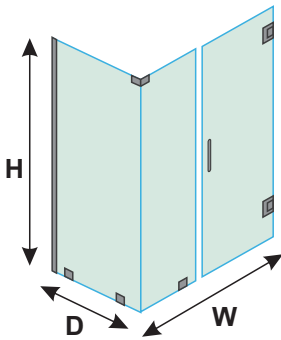

SHOWER 30" RETURN PANEL

3/8"(10mm) Tempered Clear Glass

Model Number	Width (W)	Depth (D)	Door Width	Height (H)	Color/ Finish
EV36RP30	36"	29 3/4" - 30 3/4" (EV-P5859)	28" (EV-D2872A)	72"	Chrome/ Brushed Nickel/ Matte Black
EV37RP30	37"				
EV38RP30	38"				
EV39RP30	39"				
EV40RP30	40"				
EV41RP30	41"				
EV42RP30	42"				
EV43RP30	43"				
EV44RP30	44"				
EV45RP30	45"				
EV46RP30	46"				
EV47RP30	47"				
EV48RP30	48"				
EV49RP30	49"				
EV50RP30	50"				
EV51RP30	51"				
EV52RP30	52"				
EV53RP30	53"				
EV54RP30	54"				
EV55RP30	55"				
EV56RP30	56"				
EV57RP30	57"				
EV58RP30	58"				
EV59RP30	59"				
EV60RP30	60"				
EV61RP30	61"				
EV62RP30	62"				
EV63RP30	63"				
EV64RP30	64"				
EV65RP30	65"				

-1" adjustment available on return panel side

-Adjust for a consistent 1/4" gap between the door and the panel glass. (1/4" is recommended to reduce leakage, but can be larger if desired)

SHOWER 31" RETURN PANEL

3/8"(10mm) Tempered Clear Glass

Model Number	Width (W)	Depth (D)	Door Width	Height (H)	Color/ Finish
EV36RP31	36"	30 3/4" - 31 3/4" (EV-P5960)	28" (EV-D2872A)	72"	Chrome/ Brushed Nickel/ Matte Black
EV37RP31	37"				
EV38RP31	38"				
EV39RP31	39"				
EV40RP31	40"				
EV41RP31	41"				
EV42RP31	42"				
EV43RP31	43"				
EV44RP31	44"				
EV45RP31	45"				
EV46RP31	46"				
EV47RP31	47"				
EV48RP31	48"				
EV49RP31	49"				
EV50RP31	50"				
EV51RP31	51"				
EV52RP31	52"				
EV53RP31	53"				
EV54RP31	54"				
EV55RP31	55"				
EV56RP31	56"				
EV57RP31	57"				
EV58RP31	58"				
EV59RP31	59"				
EV60RP31	60"				
EV61RP31	61"				
EV62RP31	62"				
EV63RP31	63"				
EV64RP31	64"				
EV65RP31	65"				

-1" adjustment available on return panel side

-Adjust for a consistent 1/4" gap between the door and the panel glass. (1/4" is recommended to reduce leakage, but can be larger if desired)

SHOWER 32" RETURN PANEL