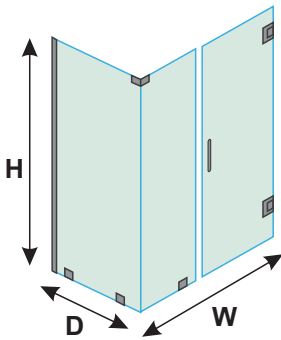

-1" adjustment available on return panel side

-Adjust for a consistent 1/4" gap between the door and the panel glass. (1/4" is recommended to reduce leakage, but can be larger if desired)

SHOWER 31" RETURN PANEL

-1" adjustment available on return panel side

-Adjust for a consistent 1/4" gap between the door and the panel glass. (1/4" is recommended to reduce leakage, but can be larger if desired)

SHOWER 32" RETURN PANEL

3/8"(10mm) Tempered Clear Glass

Model Number	Width (W)	Depth (D)	Door Width	Height (H)	Color/ Finish
EV36RP32	36"	31 3/4" - 32 3/4" (EV-P6061)	28" (EV-D2872A)	72"	Chrome/ Brushed Nickel/ Matte Black
EV37RP32	37"				
EV38RP32	38"				
EV39RP32	39"				
EV40RP32	40"				
EV41RP32	41"				
EV42RP32	42"				
EV43RP32	43"				
EV44RP32	44"				
EV45RP32	45"				
EV46RP32	46"				
EV47RP32	47"				
EV48RP32	48"				
EV49RP32	49"				
EV50RP32	50"				
EV51RP32	51"				
EV52RP32	52"				
EV53RP32	53"				
EV54RP32	54"				
EV55RP32	55"				
EV56RP32	56"				
EV57RP32	57"				
EV58RP32	58"				
EV59RP32	59"				
EV60RP32	60"				
EV61RP32	61"				
EV62RP32	62"				
EV63RP32	63"				
EV64RP32	64"				
EV65RP32	65"				

-1" adjustment available on return panel side

-Adjust for a consistent 1/4" gap between the door and the panel glass. (1/4" is recommended to reduce leakage, but can be larger if desired)

SHOWER 33" RETURN PANEL