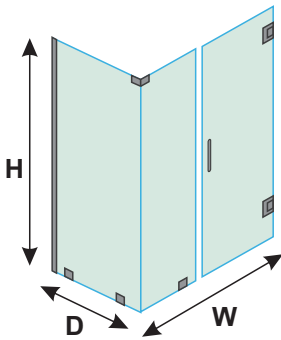

The EV Frameless Hinged Shower Enclosure is perfect for sized bathroom. The enclosure can be installed onto a shower, or directly onto floor.

FEATURES

- 3/8" Tempered glass thickness
- Hardware Finish: Chrome, Brushed Nickel and Matte Black
- Reversible for a right or left door opening
- Solid brass wall mount self-closing hinges
- Return Panel attached to the wall by anodized aluminum U-channel
- 1" adjustment available on return panel side

SHOWER 30" RETURN PANEL

3/8"(10mm) Tempered Clear Glass

Model Number	Width (W)	Depth (D)	Door Width	Height (H)	Color/ Finish
EV36RP30	36"	29 3/4" - 30 3/4" (EV-P5859)	28" (EV-D2872A)	72"	Chrome/ Brushed Nickel/ Matte Black
EV37RP30	37"				
EV38RP30	38"				
EV39RP30	39"				
EV40RP30	40"				
EV41RP30	41"				
EV42RP30	42"				
EV43RP30	43"				
EV44RP30	44"				
EV45RP30	45"				
EV46RP30	46"				
EV47RP30	47"				
EV48RP30	48"				
EV49RP30	49"				
EV50RP30	50"				
EV51RP30	51"				
EV52RP30	52"				
EV53RP30	53"				
EV54RP30	54"				
EV55RP30	55"				
EV56RP30	56"				
EV57RP30	57"				
EV58RP30	58"				
EV59RP30	59"				
EV60RP30	60"				
EV61RP30	61"				
EV62RP30	62"				
EV63RP30	63"				
EV64RP30	64"				
EV65RP30	65"				

-1" adjustment available on return panel side

-Adjust for a consistent 1/4" gap between the door and the panel glass. (1/4" is recommended to reduce leakage, but can be larger if desired)

SHOWER 31" RETURN PANEL

-1" adjustment available on return panel side

-Adjust for a consistent 1/4" gap between the door and the panel glass. (1/4" is recommended to reduce leakage, but can be larger if desired)

SHOWER 32" RETURN PANEL