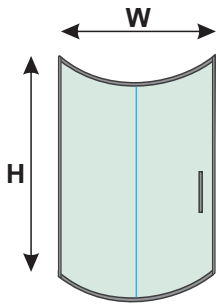

MODEL: QUA3872CH1

1/4"
Tempered Safety
Glass

2
YEAR
WARRANTY

• **SE**

**SEMI-FRAMELESS ROUND CORNER SLIDING
SHOWER ENCLOSURES**

Semi-frameless Round Corner Sliding Shower Enclosures

Beautifully curved tempered safety glass combined with an exceptionally smooth roller action allows this sliding shower door to glide silently open and closed. CKB have perfected this roller action through years of experience and precision engineering which makes this round shower enclosure best in its class.

FEATURES

- 1/4" Tempered glass thickness
- Chrome finished
- Reversible for a right or left door opening
- Sliding door corner shower
- Out-of-plumb installation adjustability:
Up to 1/2" per side
- Design to fit 37 1/4" quarter round shower base
CKB model SP-QUA38

SHOWER 37"

1/4"(6mm) Tempered Clear Glass • 72" Height

Model Number	Size	Fixed Panel	Door Panel	Color/ Finish
QUA3872CH1	37 1/4" x 37 1/4"	28 5/8"	30 1/8"	Chrome