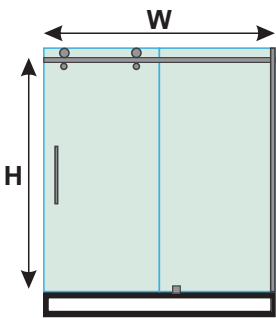

### FEATURES

- Frameless shower door design
- 3/8" Tempered glass thickness
- Choice of chrome or brushed nickel
- Reversible for a right or left door opening
- Effortless sliding operation with large wheels assembled on a stainless steel track
- Anti-splash threshold to prevent water leak

### SHOWER 48"

W 44" to 48" x H 75" • Entry Opening: 16 7/16" - 20 7/16"

Model Number	Glass Thickness	Glass Style	Color/ Finish
SI4875CH1	3/8"	Clear	Chrome
SI4875BN1			Brushed Nickel

### SHOWER 60"

W 56" to 60" x H 75" • Entry Opening: 22 7/16" - 26 7/16"

Model Number	Glass Thickness	Glass Style	Color/ Finish
SI6075CH1	3/8"	Clear	Chrome
SI6075BN1			Brushed Nickel

### SHOWER 66"

W 62" to 66" x H 75" • Entry Opening: 25 7/16" - 29 7/16"

Model Number	Glass Thickness	Glass Style	Color/ Finish
SI6675CH1	3/8"	Clear	Chrome
SI6675BN1			Brushed Nickel