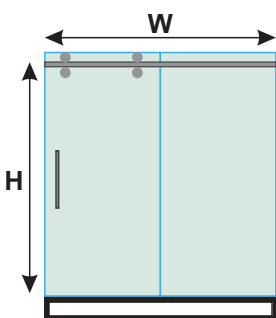

### FEATURES

- Frameless shower door design
- 3/8" Ultra clear tempered glass
- Choice of chrome or brushed nickel
- Reversible for a right or left door opening
- Effortless sliding operation with large wheels assembled on a stainless steel track
- Anti-splash threshold to prevent water leak
- Easy clean treatment applied

### BATHTUB 60"

W 56" to 60" x H 66" • Entry Opening: 23" - 27"

Model Number	Glass Thickness	Glass Style	Color/ Finish
SK6066CH1	3/8"	Clear	Chrome
SK6066BN1			Brushed Nickel

### SHOWER 60"

W 56" to 60" x H 79" • Entry Opening: 23" - 27"

Model Number	Glass Thickness	Glass Style	Color/ Finish
SK6079CH1	3/8"	Clear	Chrome
SK6079BN1			Brushed Nickel