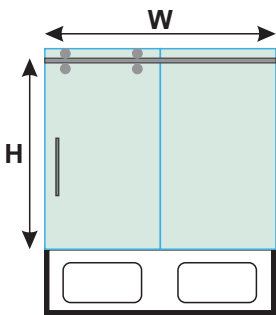

### FEATURES

- Frameless shower door design
- 3/8" Ultra clear tempered glass
- Choice of chrome or brushed nickel
- Reversible for a right or left door opening
- Effortless sliding operation with large wheels assembled on a stainless steel track
- Anti-splash threshold to prevent water leak
- Easy clean treatment applied

### BATHTUB 60"

W 56" to 60" x H 66" • Entry Opening: 23" - 27"

Model Number	Glass Thickness	Glass Style	Color/ Finish
SK6066CH1	3/8"	Clear	Chrome
SK6066BN1			Brushed Nickel

### SHOWER 60"

W 56" to 60" x H 79" • Entry Opening: 23" - 27"

Model Number	Glass Thickness	Glass Style	Color/ Finish
SK6079CH1	3/8"	Clear	Chrome
SK6079BN1			Brushed Nickel