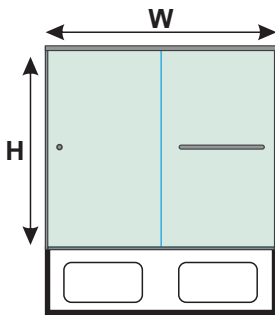

MODEL: CK-8BP6060CH1

**1/4"**  
Tempered Safety  
Glass

**5/16"**  
Tempered Safety  
Glass

**BYPASS**

**2**  
YEAR  
WARRANTY

**CK**

**SEMI-FRAMELESS BYPASS SLIDING BATHTUB DOORS**

## Semi-frameless Bypass Sliding Bathtub Doors

The CK Series is an exciting collection of beautiful 1/4" and 5/16" sliding shower doors with a traditional euro frame available in 2 colour options: Chrome and Brushed Nickel

### BATHTUB 60"

W 56" to 59 1/2" x H 60" • Entry Opening: 24" - 27 1/2"

Model Number	Glass Thickness	Glass Style	Color/ Finish
CK-6BP6060CH1	1/4"	Clear	Chrome
CK-6BP6060BN1			Brushed Nickel
CK-6BP6060CH2		Frosted	Chrome
CK-6BP6060BN2			Brushed Nickel
CK-8BP6060CH1	5/16"	Clear	Chrome
CK-8BP6060BN1			Brushed Nickel
CK-8BP6060CH2		Frosted	Chrome
CK-8BP6060BN2			Brushed Nickel

### BATHTUB 66"

W 64" to 66" x H 60" • Entry Opening: 28 7/8" - 30 7/8"

Model Number	Glass Thickness	Glass Style	Color/ Finish
CK-8BP6660CH1	5/16"	Clear	Chrome
CK-8BP6660BN1			Brushed Nickel