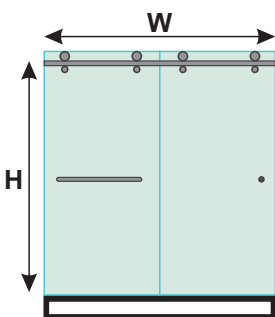

FEATURES

- Frameless shower door design
- 3/8" Tempered glass thickness
- Choice of matte black
- Two sliding doors opening left or right
- High quality roller system and hardwares
- Anti-splash threshold to prevent water leak
- Easy clean treatment applied

BATHTUB 60"

W 56" to 60" x H 65" • Entry Opening: 24 7/8" - 28 7/8"

Model Number	Glass Thickness	Glass Style	Color/ Finish
SP6065MB1	3/8"	Clear	Matter Black

SHOWER 60"

W 56" to 60" x H 77" • Entry Opening: 24 7/8" - 28 7/8"