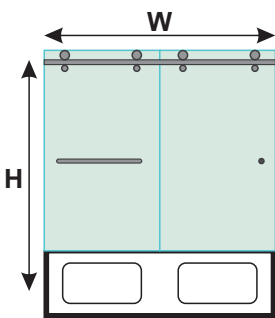

MODEL: SP6077MB1

3/8"
Tempered Safety
Glass

EASY to CLEAN
Glass Coating Protection

BYPASS

2 YEAR
WARRANTY

• SP

FRAMELESS BYPASS SLIDING BATHTUB / SHOWER DOORS

Frameless Bypass Sliding Bathtub / Shower Doors

FEATURES

- Frameless shower door design
- 3/8" Tempered glass thickness
- Choice of matte black
- Two sliding doors opening left or right
- High quality roller system and hardwares
- Anti-splash threshold to prevent water leak
- Easy clean treatment applied

BATHTUB 60"

W 56" to 60" x H 65" • Entry Opening: 24 7/8" - 28 7/8"

Model Number	Glass Thickness	Glass Style	Color/ Finish
SP6065MB1	3/8"	Clear	Matter Black

SHOWER 60"

W 56" to 60" x H 77" • Entry Opening: 24 7/8" - 28 7/8"