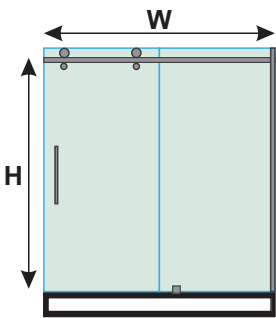

FEATURES

- Frameless shower door design
- 3/8" Tempered glass thickness
- Choice of chrome or brushed nickel
- Reversible for a right or left door opening
- Effortless sliding operation with large wheels assembled on a stainless steel track
- Anti-splash threshold to prevent water leak

SHOWER 48"

W 44" to 48" x H 75" • Entry Opening: 16 7/16" - 20 7/16"

Model Number	Glass Thickness	Glass Style	Color/ Finish
SI4875CH1	3/8"	Clear	Chrome
SI4875BN1			Brushed Nickel

SHOWER 54"

W 50" to 54" x H 75" • Entry Opening: 19 7/16" - 23 7/16"

Model Number	Glass Thickness	Glass Style	Color/ Finish
SI5475CH1	3/8"	Clear	Chrome
SI5475BN1			Brushed Nickel

SHOWER 60"

W 56" to 60" x H 75" • Entry Opening: 22 7/16" - 26 7/16"

Model Number	Glass Thickness	Glass Style	Color/ Finish
SI6075CH1	3/8"	Clear	Chrome
SI6075BN1			Brushed Nickel

SHOWER 66"

W 62" to 66" x H 75" • Entry Opening: 25 7/16" - 29 7/16"

Model Number	Glass Thickness	Glass Style	Color/ Finish
SI6675CH1	3/8"	Clear	Chrome
SI6675BN1			Brushed Nickel