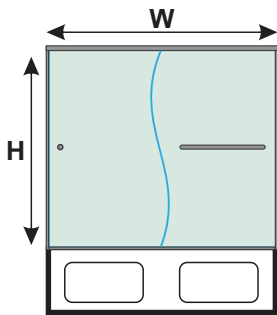

MODEL: EU-8BP6072CH1S

5/16"
Tempered Safety
Glass

BYPASS

2
YEAR
WARRANTY

• **EU**

SEMI-FRAMELESS BYPASS SLIDING BATHTUB / SHOWER
DOORS WITH S-SHAPED GLASS

Semi-frameless Bypass Sliding Bathtub / Shower Doors with S-Shaped Glass

Here is a semi-frameless sliding shower door that is elegance, sleek and stylish. EU series S-shaped sliding door offers an enclosure that with tradition functions yet modern design.

FEATURES

- Heavy duty header and Euro-designed
- 5/16" Tempered glass thickness
- Choice of chrome or brushed nickel
- Glass available in clear
- Continuous door panel guide mechanism for smooth, quiet sliding action
- Design to accommodate out-of-plumb installations

BATHTUB 60"

W 56" to 59 1/2" x H 60 7/8" • Entry Opening: 24" - 27 1/2"

Model Number	Glass Thickness	Glass Style	Color/ Finish
EU-8BP6060CH1S	5/16"	Clear	Chrome
EU-8BP6060BN1S			Brushed Nickel

SHOWER 60"

W 56" to 59 1/2" x H 72 1/16" • Entry Opening: 24" - 27 1/2"

Model Number	Glass Thickness	Glass Style	Color/ Finish
EU-8BP6072CH1S	5/16"	Clear	Chrome
EU-8BP6072BN1S			Brushed Nickel