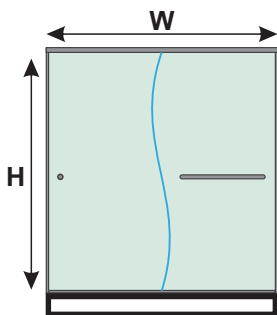

Here is a semi-frameless sliding shower door that is elegance, sleek and stylish. EU series S-shaped sliding door offers an enclosure that with tradition functions yet modern design.

FEATURES

- Heavy duty header and Euro-designed
- 5/16" Tempered glass thickness
- Choice of chrome or brushed nickel
- Glass available in clear
- Continuous door panel guide mechanism for smooth, quiet sliding action
- Design to accommodate out-of-plumb installations

BATHTUB 60"

W 56" to 59 1/2" x H 60 7/8" • Entry Opening: 24" - 27 1/2"

Model Number	Glass Thickness	Glass Style	Color/ Finish
EU-8BP6060CH1S	5/16"	Clear	Chrome
EU-8BP6060BN1S			Brushed Nickel

SHOWER 60"

W 56" to 59 1/2" x H 72 1/16" • Entry Opening: 24" - 27 1/2"

Model Number	Glass Thickness	Glass Style	Color/ Finish
EU-8BP6072CH1S	5/16"	Clear	Chrome
EU-8BP6072BN1S			Brushed Nickel