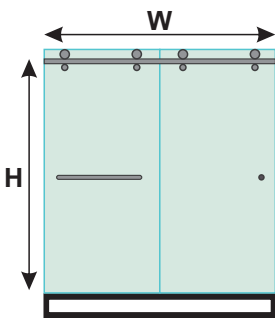

FEATURES

- Frameless shower door design
- 3/8" Tempered glass thickness
- Choice of chrome or brushed nickel or matte black
- Two sliding doors opening left or right
- High quality roller system and hardwares
- Anti-splash threshold to prevent water leak
- Easy clean treatment applied

BATHTUB 60"

W 56" to 60" x H 65" • Entry Opening: 24 7/8" - 28 7/8"

Model Number	Glass Thickness	Glass Style	Color/ Finish
SP6065CH1	3/8"	Clear	Chrome
SP6065BN1			Brushed Nickel
SP6065MB1			Matte Black

SHOWER 60"

W 56" to 60" x H 77" • Entry Opening: 24 7/8" - 28 7/8"

Model Number	Glass Thickness	Glass Style	Color/ Finish
SP6077CH1	3/8"	Clear	Chrome
SP6077BN1			Brushed Nickel
SP6077MB1			Matte Black