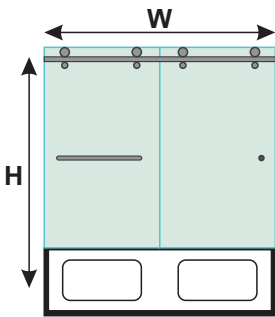

MODEL: SP6077CH1

3/8"
Tempered Safety
Glass

EASY to CLEAN
Glass Coating Protection

BYPASS

2 YEAR
WARRANTY

SP

FRAMELESS BYPASS SLIDING BATHTUB / SHOWER DOORS

Frameless Bypass Sliding Bathtub / Shower Doors

FEATURES

- Frameless shower door design
- 3/8" Tempered glass thickness
- Choice of chrome or brushed nickel or matte black
- Two sliding doors opening left or right
- High quality roller system and hardwares
- Anti-splash threshold to prevent water leak
- Easy clean treatment applied

BATHTUB 60"

W 56" to 60" x H 65" • Entry Opening: 24 7/8" - 28 7/8"

Model Number	Glass Thickness	Glass Style	Color/ Finish
SP6065CH1	3/8"	Clear	Chrome
SP6065BN1			Brushed Nickel
SP6065MB1			Matte Black

SHOWER 60"

W 56" to 60" x H 77" • Entry Opening: 24 7/8" - 28 7/8"

Model Number	Glass Thickness	Glass Style	Color/ Finish
SP6077CH1	3/8"	Clear	Chrome
SP6077BN1			Brushed Nickel
SP6077MB1			Matte Black