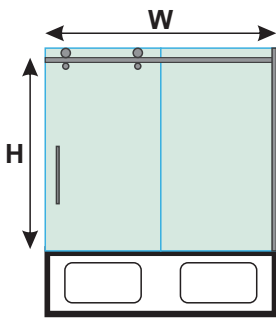

MODEL: SI6064CH1

**3/8"**  
Tempered Safety  
Glass

**SLIDING**

**2** YEAR  
WARRANTY

**SI**

**FRAMELESS SINGLE SLIDING BATHTUB DOORS**

## Frameless Single Sliding Bathtub Doors

Show off your bathroom with this luxury yet affordable SI series Frameless Sliding Door that slides smoothly and silently along ball bearing roller technology. A stainless steel rail system, reversible door opening design, and 3/8" heavy duty tempered glass ensure this frameless artwork the winner of all time.

### FEATURES

- Frameless shower door design
- 3/8" Tempered glass thickness
- Choice of chrome or brushed nickel
- Reversible for a right or left door opening
- Effortless sliding operation with large wheels assembled on a stainless steel track
- Anti-splash threshold to prevent water leak

### BATHTUB 60"

W 56" to 60" x H 64" • Entry Opening: 22 7/16" - 26 7/16"

Model Number	Glass Thickness	Glass Style	Color/ Finish
SI6064CH1	3/8"	Clear	Chrome
SI6064BN1			Brushed Nickel