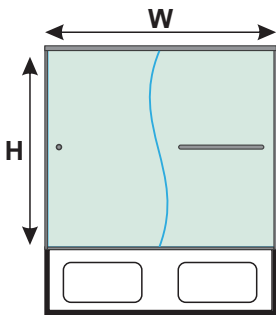

MODEL: CK-8BP6072CH1S

5/16"
Tempered Safety
Glass

BYPASS

2
YEAR
WARRANTY

● **CK**

**SEMI-FRAMELESS BYPASS SLIDING BATHTUB / SHOWER
DOORS WITH S-SHAPED GLASS**

Semi-frameless Bypass Sliding Bathtub / Shower Doors with S-Shaped Glass

Here is a semi-frameless sliding shower door that is elegance, sleek and stylish. CK series S-shaped sliding door offers an enclosure that with tradition functions yet modern design.

FEATURES

- European style semi-frameless sliding door
- 5/16" Tempered glass thickness
- Choice of chrome or brushed nickel
- Glass available in clear
- Continuous door panel guide mechanism for smooth, quiet sliding action
- Design to accommodate out-of-plumb installations

BATHTUB 60"

W 56" to 59 1/2" x H 60 7/8" • Entry Opening: 24" - 27 1/2"

Model Number	Glass Thickness	Glass Style	Color/ Finish
CK-8BP6060CH1S	5/16"	Clear	Chrome
CK-8BP6060BN1S			Brushed Nickel

SHOWER 60"

W 56" to 59 1/2" x H 72 1/16" • Entry Opening: 24" - 27 1/2"

Model Number	Glass Thickness	Glass Style	Color/ Finish
CK-8BP6072CH1S	5/16"	Clear	Chrome
CK-8BP6072BN1S			Brushed Nickel