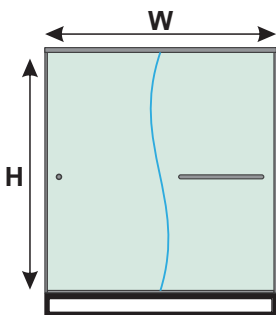

Here is a semi-frameless sliding shower door that is elegance, sleek and stylish. CK series S-shaped sliding door offers an enclosure that with tradition functions yet modern design.

FEATURES

- European style semi-frameless sliding door
- 5/16" Tempered glass thickness
- Choice of chrome or brushed nickel
- Glass available in clear
- Continuous door panel guide mechanism for smooth, quiet sliding action
- Design to accommodate out-of-plumb installations

BATHTUB 60"

W 56" to 59 1/2" x H 60 7/8" • Entry Opening: 24" - 27 1/2"

Model Number	Glass Thickness	Glass Style	Color/ Finish
CK-8BP6060CH1S	5/16"	Clear	Chrome
CK-8BP6060BN1S			Brushed Nickel

SHOWER 60"

W 56" to 59 1/2" x H 72 1/16" • Entry Opening: 24" - 27 1/2"

Model Number	Glass Thickness	Glass Style	Color/ Finish
CK-8BP6072CH1S	5/16"	Clear	Chrome
CK-8BP6072BN1S			Brushed Nickel