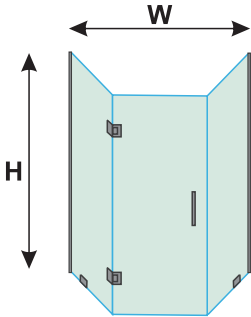

# SE

NEO ANGLE FRAMELESS SHOWER ENCLOSURE

## Frameless Neo Angle Shower Enclosures

Add a desirable contemporary style to your corner shower allotment with CKB frameless Neo-angle shower enclosure, Modern frameless designed with 3/8" heavy duty tempered glass, this stylish shower enclosure instantly upgrade your bath.

### FEATURES

- Frameless glass design
- 3/8" Tempered glass thickness
- Chrome finished
- Reversible for a right or left door opening
- Solid Brass Hinges
- Out-of-plumb installation adjustability:  
Up to 1/2" per side

### SHOWER 37 1/2"

3/8"(10mm) Tempered Clear Glass • 72" Height

Model Number	Size	Fixed Panel	Door Panel	Color/ Finish
FLNEO37.5CH1	35 1/2" x 35 1/2"	17 1/2" - 18"	23 1/2"	Chrome