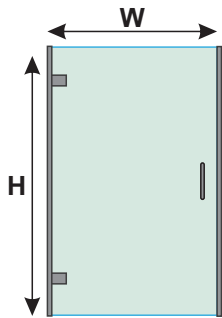

MODEL: PD34-36CH1

**1/4"**  
Tempered Safety  
Glass

**SWING**

**2** YEAR  
WARRANTY

**• PD**

**SEMI-FRAMELESS HINGED SHOWER DOORS**

## Semi-frameless Hinged Shower Doors

An elegant semi-frameless shower doors which would suit both contemporary and more traditional style bathrooms. The PD series shower door is the epitome of space saving solutions without compromising on the beautiful lines of the glass door. It stands at 72" high and features 1/4" tempered safety glass.

### FEATURES

- 1/4" Tempered glass thickness
- Choice hardware finish
- Reversible for a right or left door opening
- Out-of-plumb installation adjustability: Up to 1" per side
- Pivot door with full length magnetic door latch

### SHOWER 28" - 36"

1/4"(6mm) Tempered Clear Glass • 72" Height

Model Number	Wall Opening	Entry Opening	Glass Style	Color/ Finish
PD2830CH1	28" - 30"	23 3/8"	Clear	Chrome
PD3032CH1	30" - 32"	25 3/8"		
PD3234CH1	32" - 34"	27 3/8"		
PD3436CH1	34" - 36"	29 3/8"		