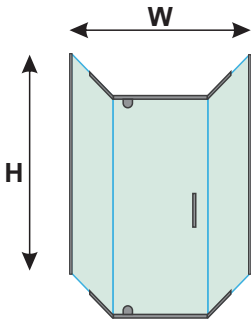

MODEL: NEO37.5CH1

SE

SEMI-FRAMELESS NEO-ANGLE PIVOT SHOWER ENCLOSURES

Semi-frameless Neo-angle Pivot Shower Enclosures

CKB neo-angle shower enclosure is one of the most popular and simple, corner glass shower door configurations available. This corner door has a center door with a fixed panel at an angle on either side, but the door can be positioned on the left or right side with a fixed panel in the center.

FEATURES

- 1/4" Tempered glass thickness
- Choice of chrome or brushed nickel
- Reversible for a right or left door opening
- Pivot door with full length door magnet
- Out-of-plumb installation adjustability:
Up to 1/2" per side
- Design to fit 37 1/2" neo angle shower base
CKB model SP-NEO37.5

SHOWER 37 1/2"

1/4"(6mm) Tempered Clear Glass • 72" Height

Model Number	Size	Fixed Panel	Door Panel	Color/ Finish
NEO37.5CH1	35 1/2" x 35 1/2"	17 1/2" - 18"	24 1/2"	Chrome
NEO37.5BN1				Brushed Nickel